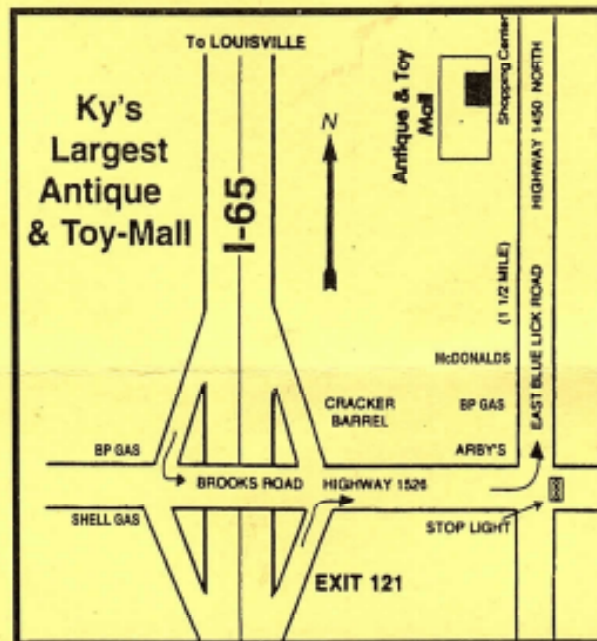

Model Trains run every Sunday from 1 PM to 5 PM

South Louisville ANTIQU & TOY MALL

4150-8 East Blue Lick Rd.
Louisville, KY 40229

15 Minutes From Downtown Louisville
Off I-65 at Exit 121 - 15,000 Sq. Ft.

Mon. thru Sat. 10 - 5 - Sun. 1- 5

**300 Showcases and Booths of
Antiques and Collectible Toys**

*DOLLS, BOTTLES, FURNITURE, DERBY ITEMS, KNIVES,
GLASSWARE, ADVERTISING ITEMS, JEWELRY, TRAINS,
MILITARY ITEMS, CLOCKS, SPORT ITEMS - MORE!*

(502) 955-5303

DEALERS- Check out our low rental rates

Email: SoLoAntiqueMall@aol.com

GPS 11500 BLUE LICK ROAD N3805.000
LOUISVILLE, KY 40229 OR W08541.900

Model Trains run every Sunday from 1 PM to 5 PM

<http://www.southlouisvilleantiqueandtoymall.com/>