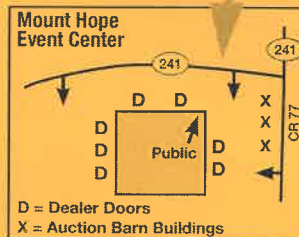

Local Hotels

- Sleep Inn Mt. Hope 330-294-9977
- Berlin Grande 877-740-4376
- Comfort Inn Berlin 330-893-7400
- Comfort Inn Millersburg 330-674-7400
- Holiday Inn Millersburg 234-301-9005

Please Print

Dealers - $25 per 8' table in advance. — Buy 5 tables, get 1 FREE! —
Two free admissions per exhibitor.

Name _____

Phone _____

Address _____

City, State, Zip _____

Email _____

☐ Z, N & HO   ☐ O&S   ☐ TOYS   ☐ MISC.   ☐ ELECTRICITY

I would like _____ tables at $25.00 each = $ _____.

Free coffee for Dealers till 10:00 AM, courtesy of CJ Trains LLC.

All table orders are prepaid! No exceptions!

Make checks payable to:

CJ Trains LLC
c/o Jon Ulbright
PO Box 446
Wooster, Ohio 44691
www.cjtrains.com

Call after 6:00 PM

Jon Ulbright
330-262-7488 • 330-466-8664
e-mail: cathijon@sssnet.com
Mt. Hope - Fall 2020