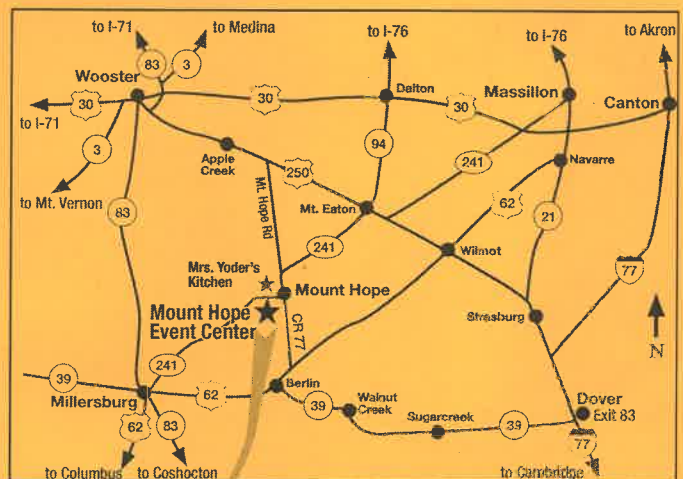

Saturday, November 7, 2020

10:00 AM - 4:00 PM • Admission: Adults \$5.00 • Children 12 and under FREE

Mt. Hope Event Center

8076 St. Rt. 241

Mt. Hope, OH 44660

(if using GPS: 8076 St. Rt. 241, Millersburg, OH 44654)

8. No "pack-up" before 4 p.m.

Next Show: March 20, 2021

Local Hotels

- Sleep Inn Mt. Hope 330-294-9977
- Berlin Grande 877-740-4376
- Comfort Inn Berlin 330-893-7400
- Comfort Inn Millersburg 330-674-7400
- Holiday Inn Millersburg 234-301-9005