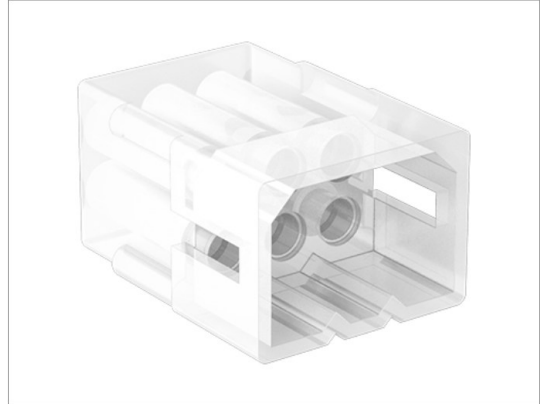

Molex Connectors drawings

.093 Female - Male Connection Pins

.093 2 Pin Female - 2 Pin Male Housings

Update this page 04-05-2026

.093 - 3 Pin Female - 3 Pin Male Housings

.093 - 4 Pin Female - 4 Pin Male Housings

.093 - 6 Pin Female - 6 Pin Male Housings

.093 - 9 Pin Female - 9 Pin Male Housings

.093 - 12 Pin Female - 12 Pin Male Housings