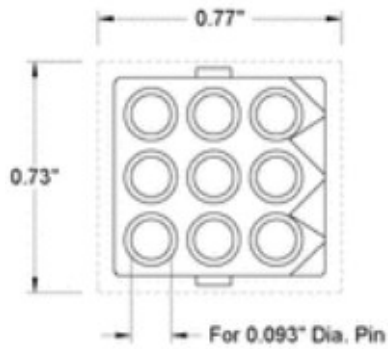

Molex Connectors drawings

.093 Female - Male Connection Pins

.093 2 Pin Female - 2 Pin Male Housings

Update this page 04-05-2026

.093 - 3 Pin Female - 3 Pin Male Housings

.093 - 4 Pin Female - 4 Pin Male Housings

.093 - 6 Pin Female - 6 Pin Male Housings

.093 - 9 Pin Female - 9 Pin Male Housings

.093 - 12 Pin Female - 12 Pin Male Housings