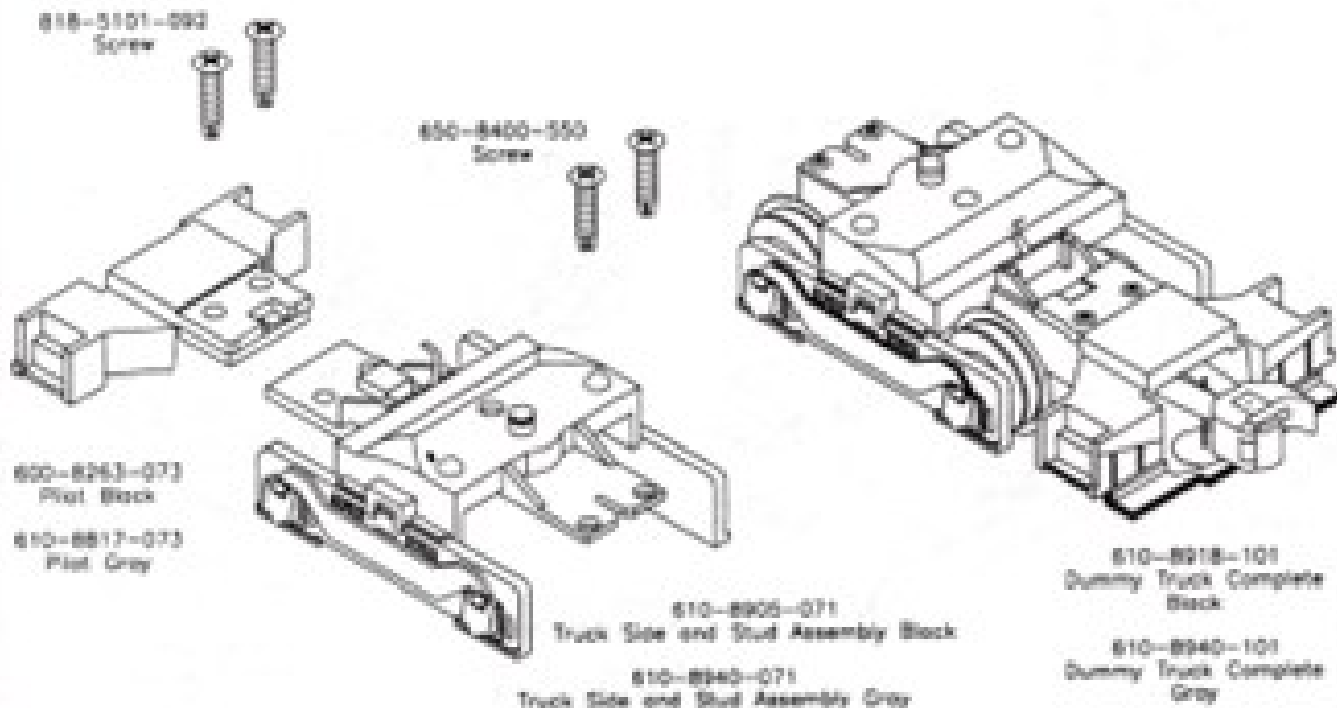

## NW-2 DIESEL SWITCHER WITH CAN MOTOR

610-8939-001 Union Pacific

(Page 1 of 4)

610-8946-001 Coast Guard

**NW-2 DIESEL SWITCHER**

610-8918-101 DUMMY TRUCK COMPLETE BLACK  
 610-8940-101 DUMMY TRUCK COMPLETE GRAY

(Page 4 of 4)

600-8918-151 DUMMY TRUCK AND WHEEL ASSEMBLY BLACK  
 610-8940-151 DUMMY TRUCK AND WHEEL ASSEMBLY GRAY