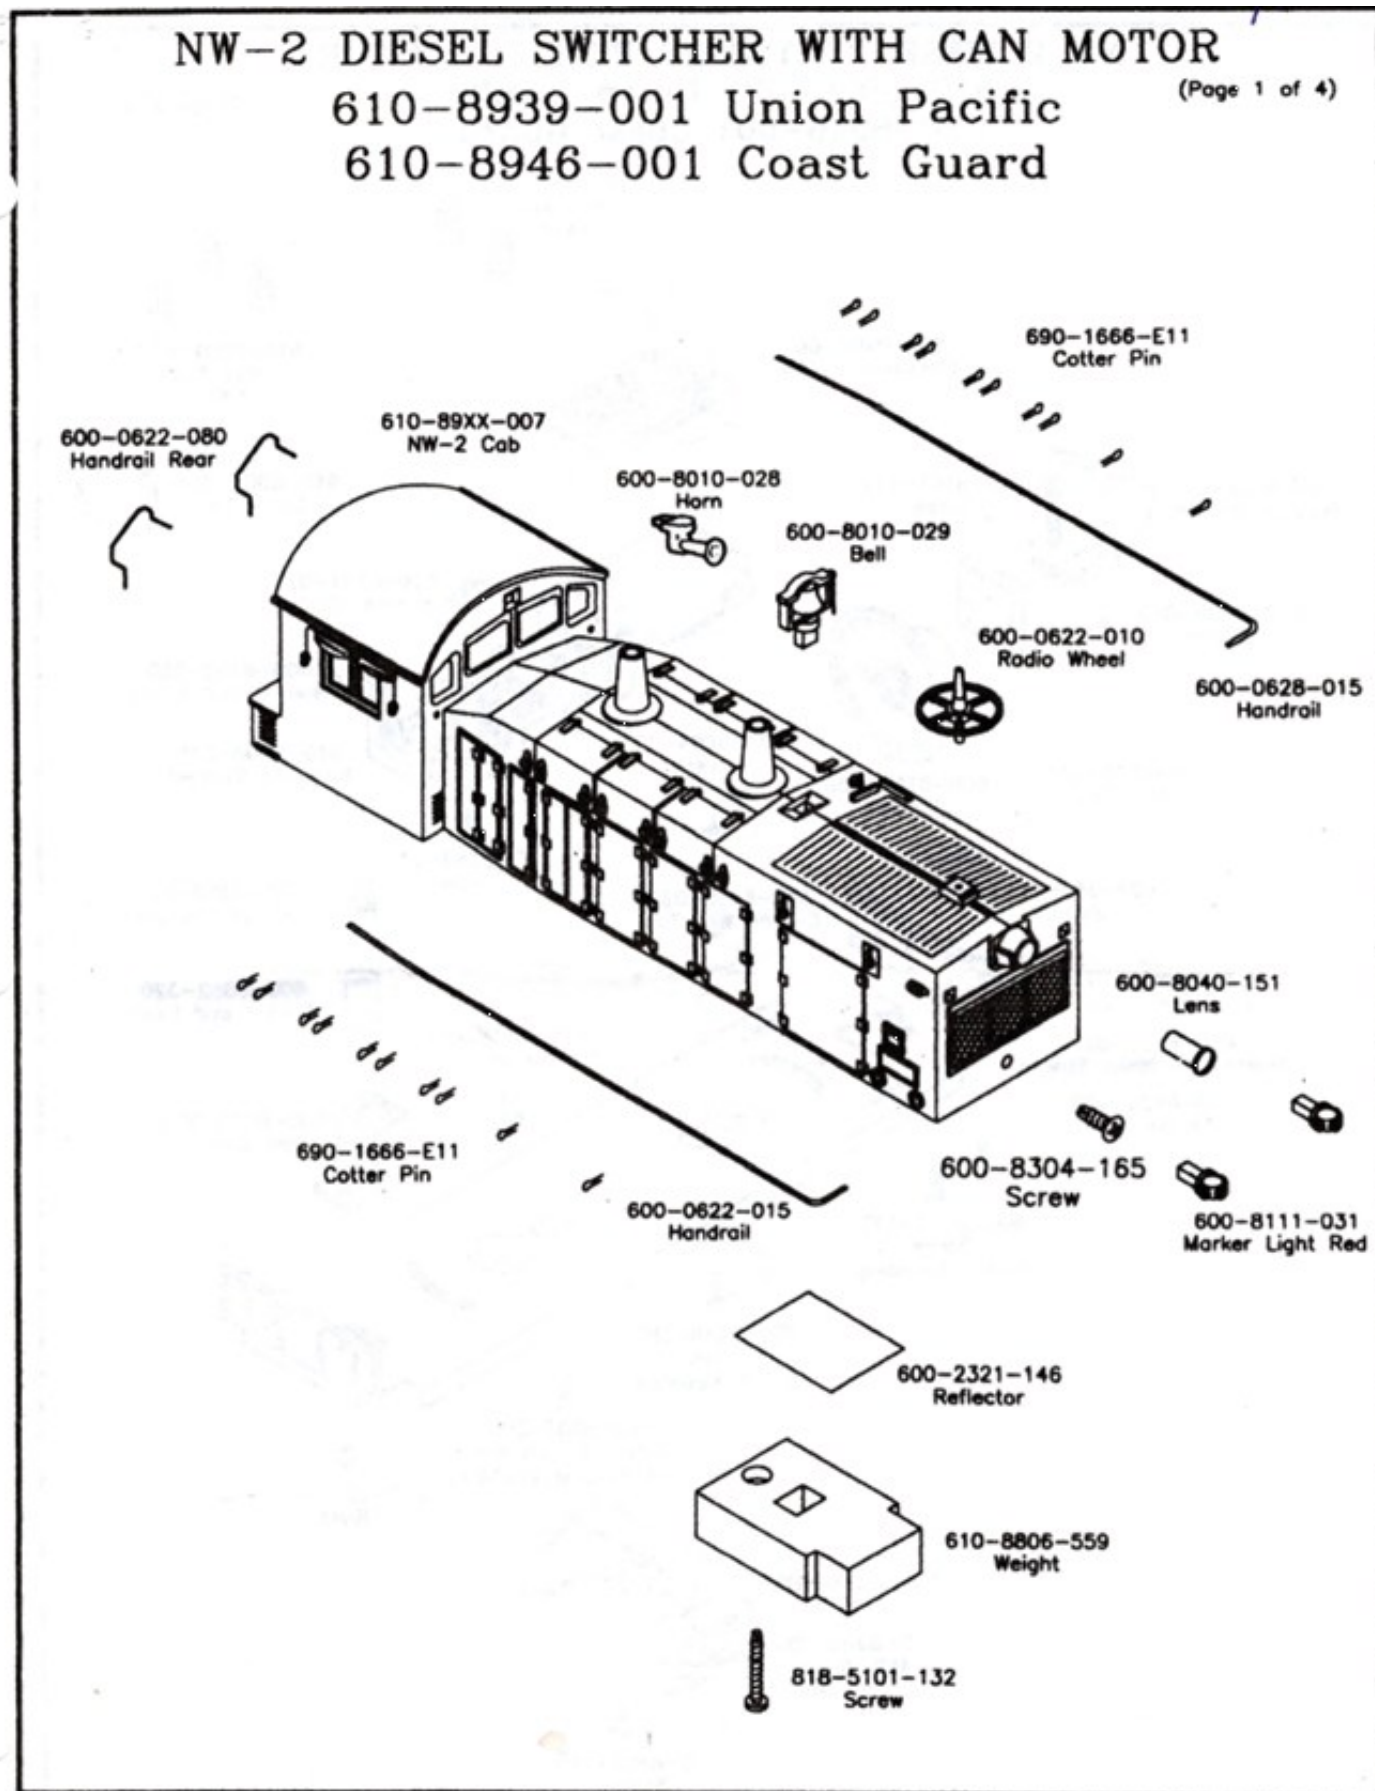

# NW-2 DIESEL SWITCHER

## NW-2 DIESEL SWITCHER WITH CAN MOTOR

610-8939-001 Union Pacific

(Page 1 of 4)

610-8946-001 Coast Guard

**NW-2 DIESEL SWITCHER**

610-8918-101 DUMMY TRUCK COMPLETE BLACK  
 610-8940-101 DUMMY TRUCK COMPLETE GRAY

(Page 4 of 4)

600-8918-151 DUMMY TRUCK AND WHEEL ASSEMBLY BLACK  
 610-8940-151 DUMMY TRUCK AND WHEEL ASSEMBLY GRAY